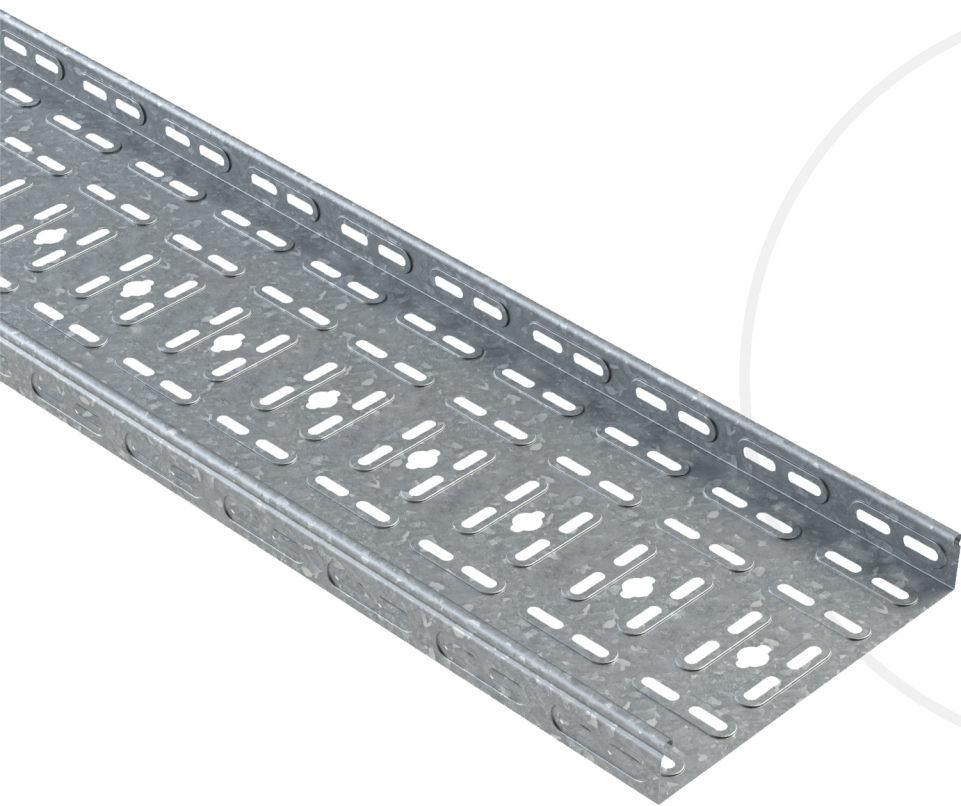

EU SERIES

Strengthened Type Cable Trays

Dimensions	Dimensions Range (mm)
W	100-200-300-400-500-600
H	40-50-60-75-100
T	0,8-1,0-1,2
L	2500-3000