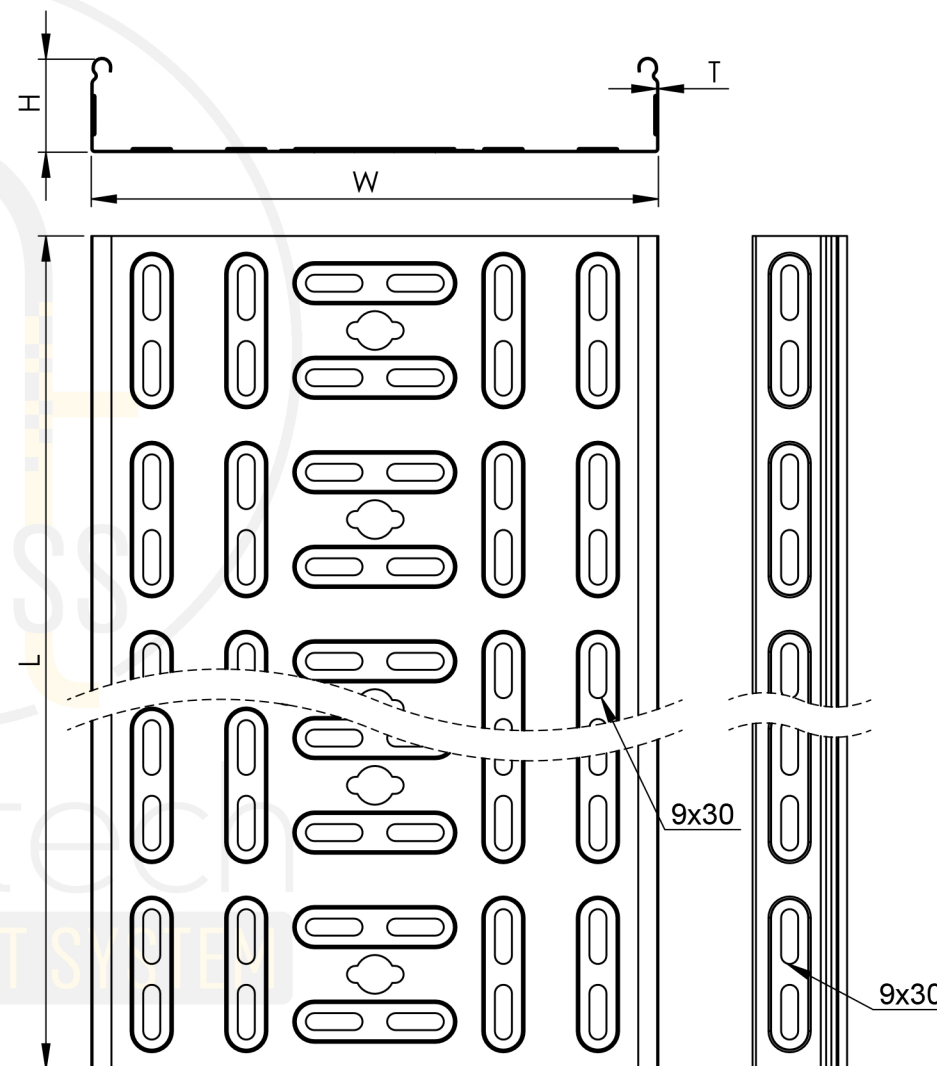

EU SERIES

Strengthened Type Cable Trays

Dimensions	Dimensions Range (mm)
W	100-200-300-400-500-600
H	40-50-60-75-100
T	0,8-1,0-1,2
L	2500-3000