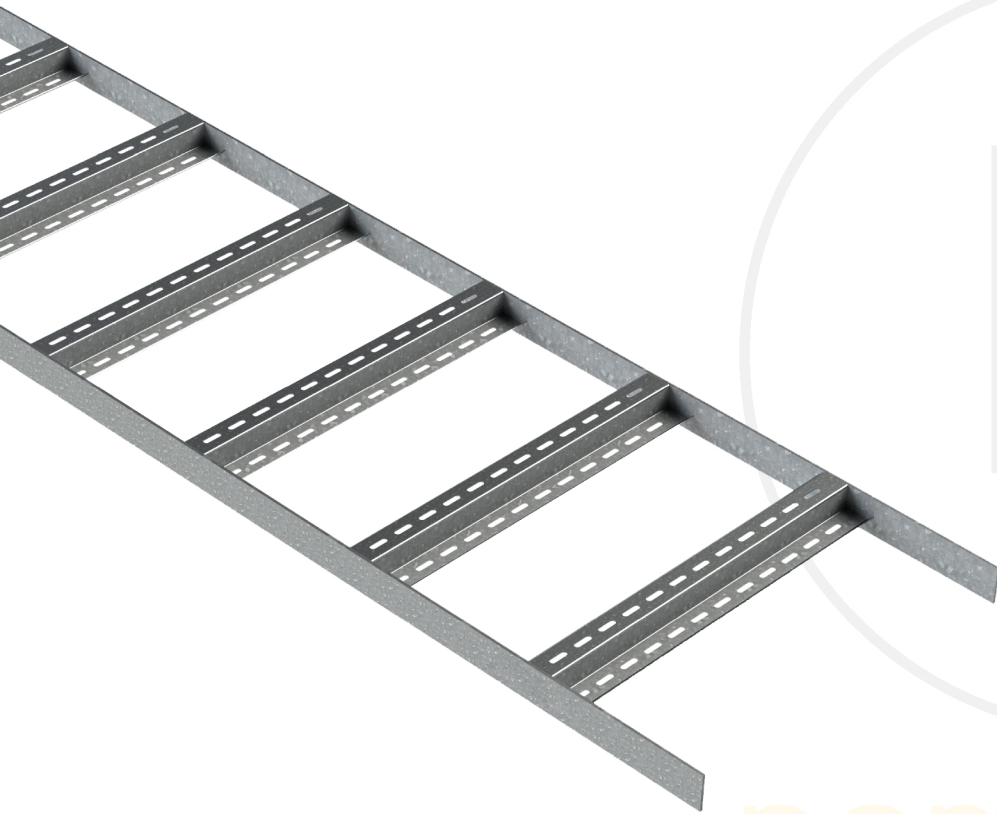

EML SERIES

Marine Type Cable Ladders

Dimensions	Dimensions Range (mm)
W	100-200-300-400-500-600
H	40-50-60
T	5,0
L	2500-3000