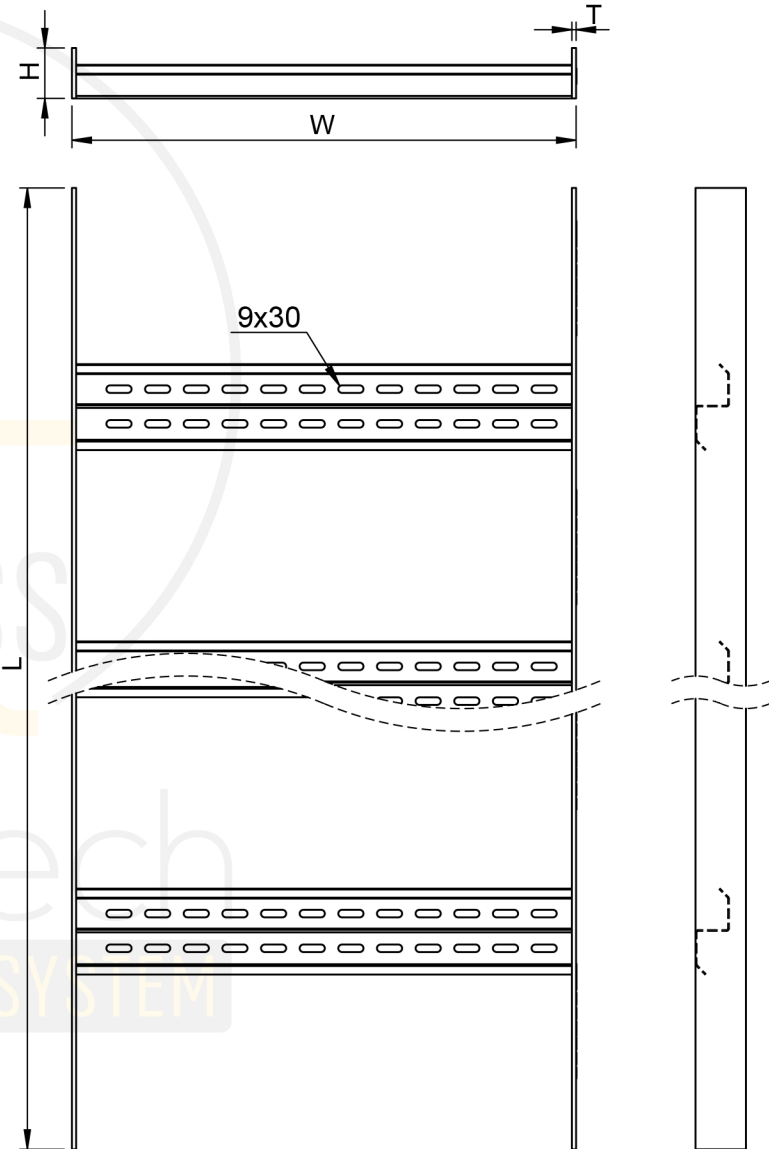

EML SERIES

Marine Type Cable Ladders

Dimensions	Dimensions Range (mm)
W	100-200-300-400-500-600
H	40-50-60
T	5,0
L	2500-3000