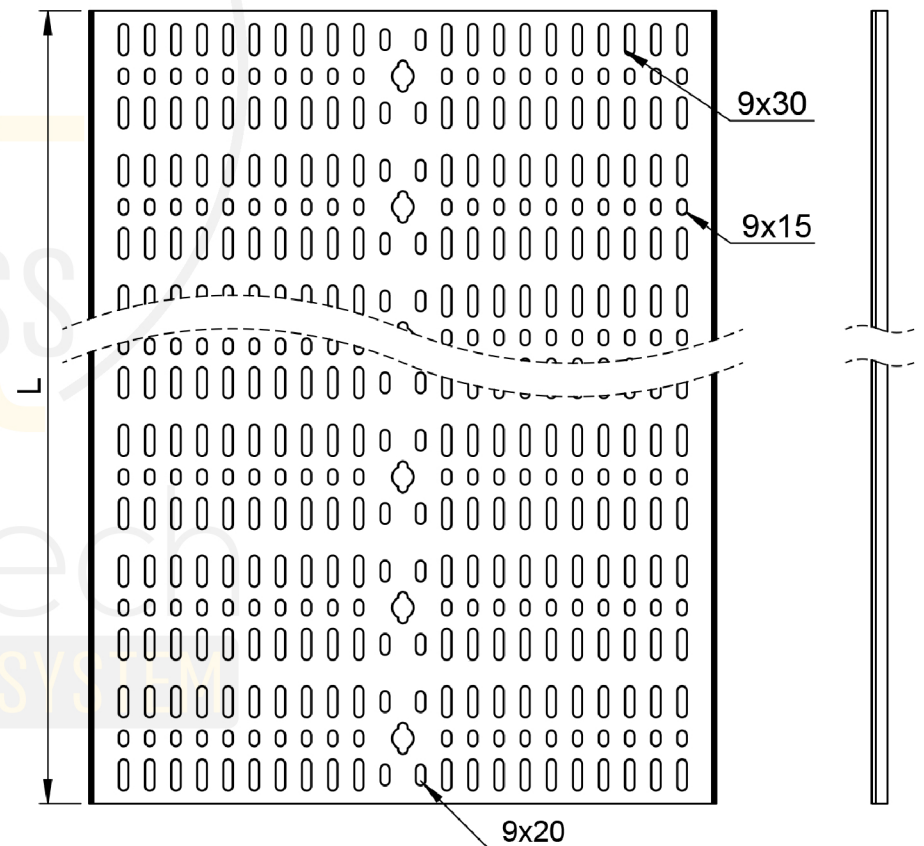

EM SERIES

Marine Type Cable Trays

Dimensions	Dimensions Range (mm)
W	50-100-200-300-400-500-600
H	15-30
T	0,8-1,0-1,2-1,5-2,0
L	2500-3000