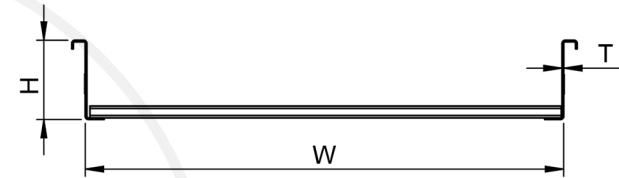

ELH SERIES

Extra Heavy Duty Cable Ladders

| Dimensions | Dimensions Range (mm) |
|------------|-----------------------------|
| W | 100-200-300-400-500-600-900 |
| H | 60-75-100-125-150 |
| T | 1,2-1,5-2,0 |
| L | 2500-3000 |