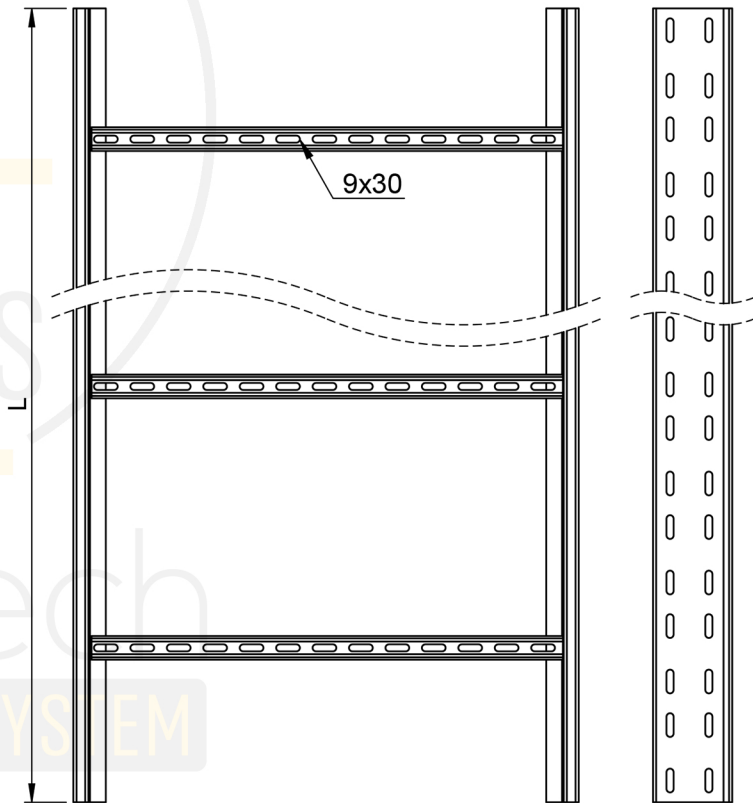

ELH SERIES

Extra Heavy Duty Cable Ladders

| Dimensions | Dimensions Range (mm) |
|------------|-----------------------------|
| W | 100-200-300-400-500-600-900 |
| H | 60-75-100-125-150 |
| T | 1,2-1,5-2,0 |
| L | 2500-3000 |